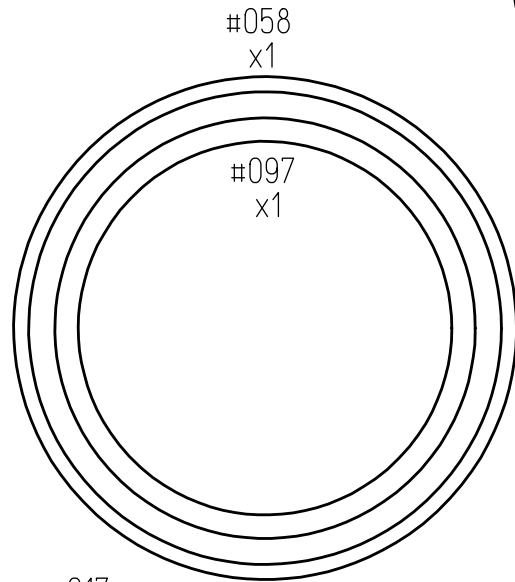

# TUNE UP KIT FOR TCR-250C (426205D5D)

O-RINGS (1/1 SCALE)

12.08.03  
x26205n1

- #023 x2 
- #024 x2 
- #096, #124 x3 

- #025 x4 
- #026 x2 
- #146 x1 

#075 #123  
x2

#018  
SILENCER-S x4

#016  
VALVE PACKING x1

#017  
UNDER PACKING x1

#019  
SILENCER-F x1

#055  
VANE x6